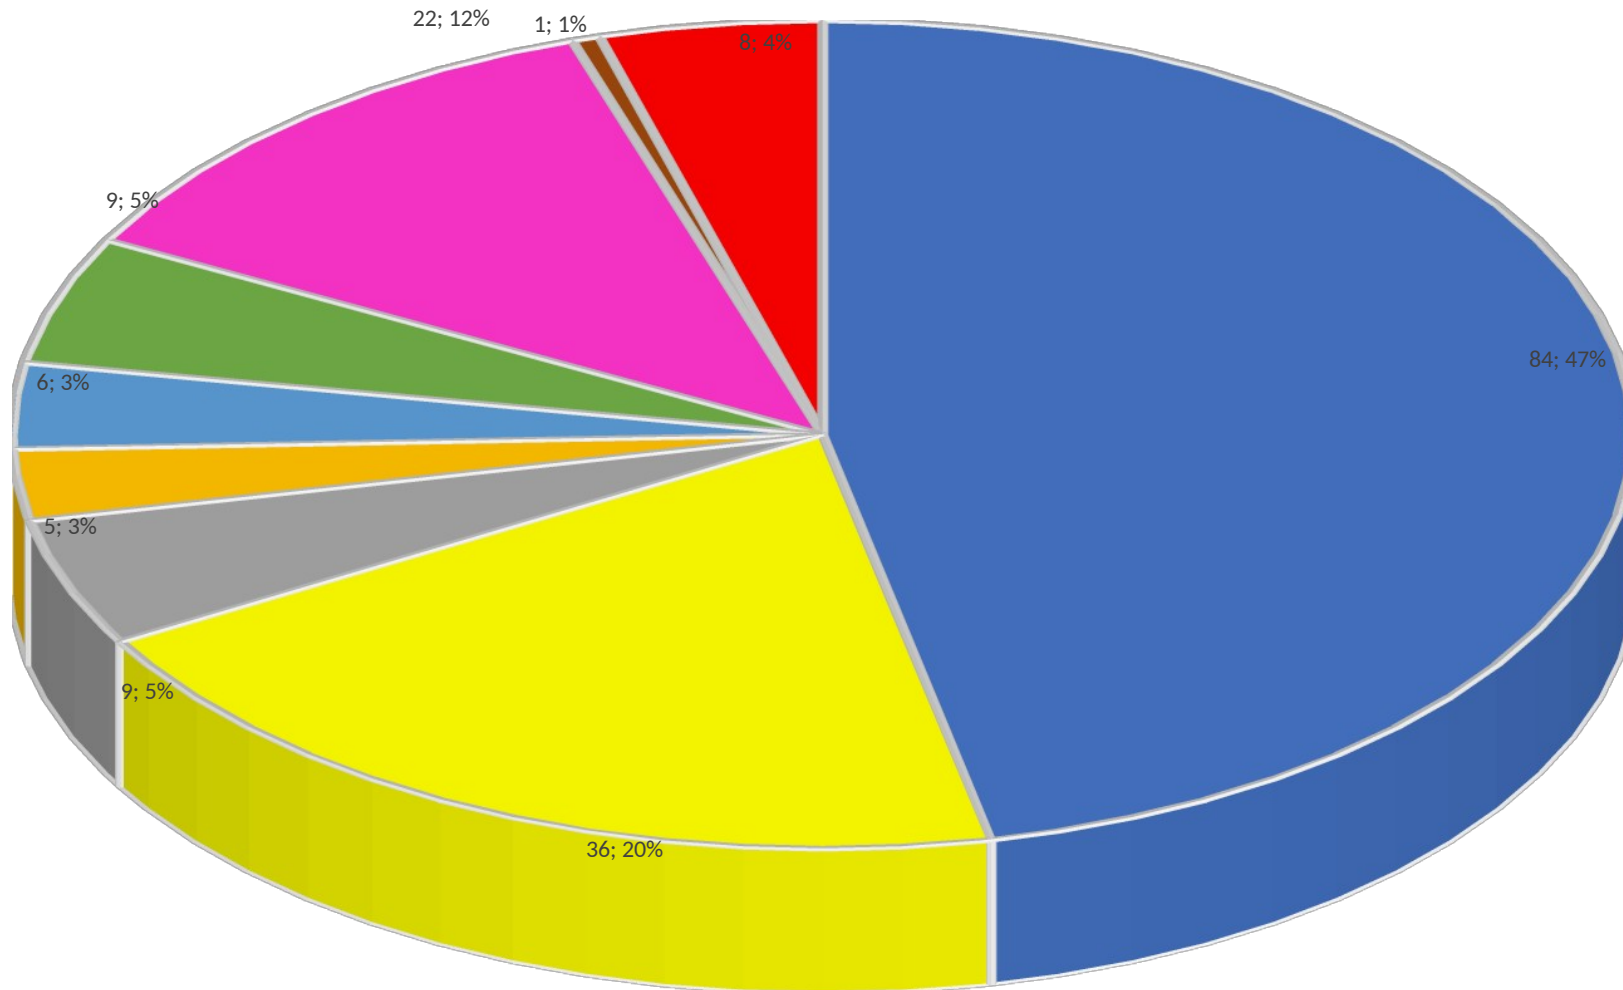

MAINTENANCE ITEMS - COMPLETION TIMES 2025/26

■ Same Day ■ 1 day ■ 2 days ■ 3 days ■ 4 days ■ 5+ days ■ Week + ■ Month + ■ Not Known